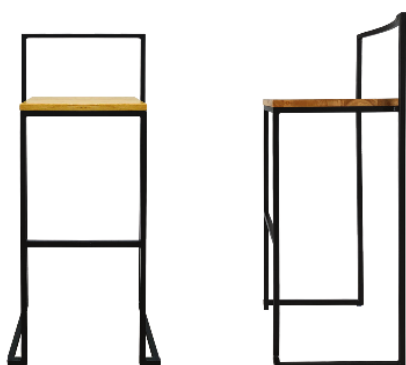

Dimension : W470mm x D500mm x H1030mm
x SH820mm

Material : Full Leather/Fabric/PU

Leg : Metal Epoxy Black/Chrome
/Chrome Color

IS-BAR-964

Dimension : W430mm x D520mm x H1050mm
x SH740mm

Material : Rubberwood

Leg : Metal Epoxy Black

IS-BAR-965

Dimension : W435mm x D435mm x H740mm

Material : Rubberwood

Leg : Metal Epoxy Black

IS-BAR-966

Dimension : W400mm x D340mm x H920mm
x SH700mm

Material : Rubberwood

Leg : Metal Epoxy Black

IS-BAR-967

Dimension : W530mm x D540mm x H1050mm
x SH775mm

Material : Full Leather/Fabric/PU

Leg : Metal Epoxy Black/Chrome
/Chrome Color

IS-BAR-968

Dimension : W435mm x D440mm x H740mm