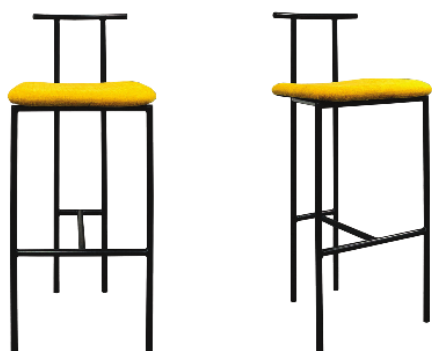

Products

Bar Table : IS-BT-201

Barstool : IS-BAR-959

BAR STOOL

IS-BAR-936

Dimension : W520mm x D470mm x H1000mm
x SH765mm

Material : Full Leather/Fabric/PU

Leg : Stainless Steel

IS-BAR-941

Dimension : W420mm x D360mm x H700mm
Material : Rubberwood
Leg : Metal Epoxy Black/Chrome

IS-BAR-945

Dimension : W460mm x D510mm x H900mm
x SH740mm
Material : Plywood
Leg : Metal Epoxy Black/Chrome

IS-BAR-945-C

Dimension : W460mm x D510mm x H910mm
x SH760mm
Material : Full Leather/Fabric/PU
Leg : Metal Epoxy Black/Chrome

IS-BAR-951

Dimension : W475mm x D490mm x H750mm
 Material : Rubberwood
 Leg : Metal Epoxy Black/Chrome
 /Chrome Color

IS-BAR-952

Dimension : W480mm x D580mm x H1090mm
 x SH730mm
 Material : Full Leather/Fabric/PU
 Leg : Metal Epoxy Black/Chrome
 /Chrome Color

IS-BAR-953

Dimension : W460mm x D470mm x H1040mm
 x SH790mm
 Material : Full Leather/Fabric/PU
 Leg : Metal Epoxy Black/Chrome
 /Chrome Color