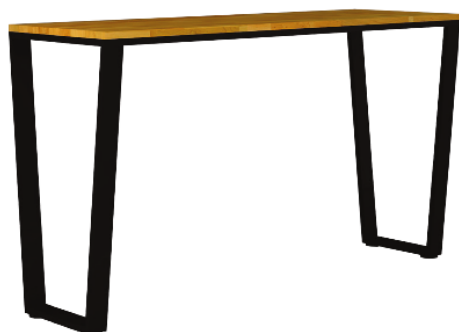

IS-BT-202

IS-BT-202-1200 : W1200mm x D600mm x H1050mm
 IS-BT-202-1500 : W1500mm x D600mm x H1050mm
 IS-BT-202-1800 : W1800mm x D600mm x H1050mm
 IS-BT-202-2100 : W2100mm x D600mm x H1050mm
 Top : Rubberwood/Melamine Chipboard
 Thk 25mm
 Leg : Metal Epoxy Black

IS-BT-203

Dimension : W1500mm x D600mm x H1050mm
 Top : Rubberwood/Melamine Chipboard
 Thk 25mm
 Bottom : Rubberwood/Melamine Chipboard
 W1145mm x D350mm x Thk 18mm
 Leg : Metal Epoxy Black

IS-BT-204

IS-BT-204-500 : Dia500mm x H1050mm
 IS-BT-204-600 : Dia600mm x H1050mm
 IS-BT-204-700 : Dia700mm x H1050mm
 Top : Rubberwood/Melamine Chipboard
 Thk 25mm
 Leg : Metal Epoxy Black

IS-BT-205

IS-BT-205-500 : Dia500mm x H1050mm
 IS-BT-205-600 : Dia600mm x H1050mm
 Top : Rubberwood/Melamine Chipboard
 Thk 25mm
 Leg : Metal Epoxy Black

IS-BT-206

IS-BT-206-1200 : W1200mm x D600mm x H1050mm
 IS-BT-206-1500 : W1500mm x D600mm x H1050mm
 IS-BT-206-1800 : W1800mm x D600mm x H1050mm
 IS-BT-206-2100 : W2100mm x D600mm x H1050mm
 Top : Rubberwood/Melamine Chipboard
 Thk 25mm
 Leg : Metal Epoxy Black