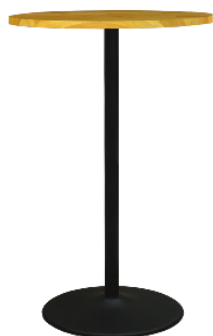

IS-BT-209

IS-BT-209-500 : Dia500mm x H1050mm
IS-BT-209-600 : Dia600mm x H1050mm
IS-BT-209-700 : Dia700mm x H1050mm
Top : Rubberwood/Melamine Chipboard
Thk 25mm
Leg : Metal Epoxy Black